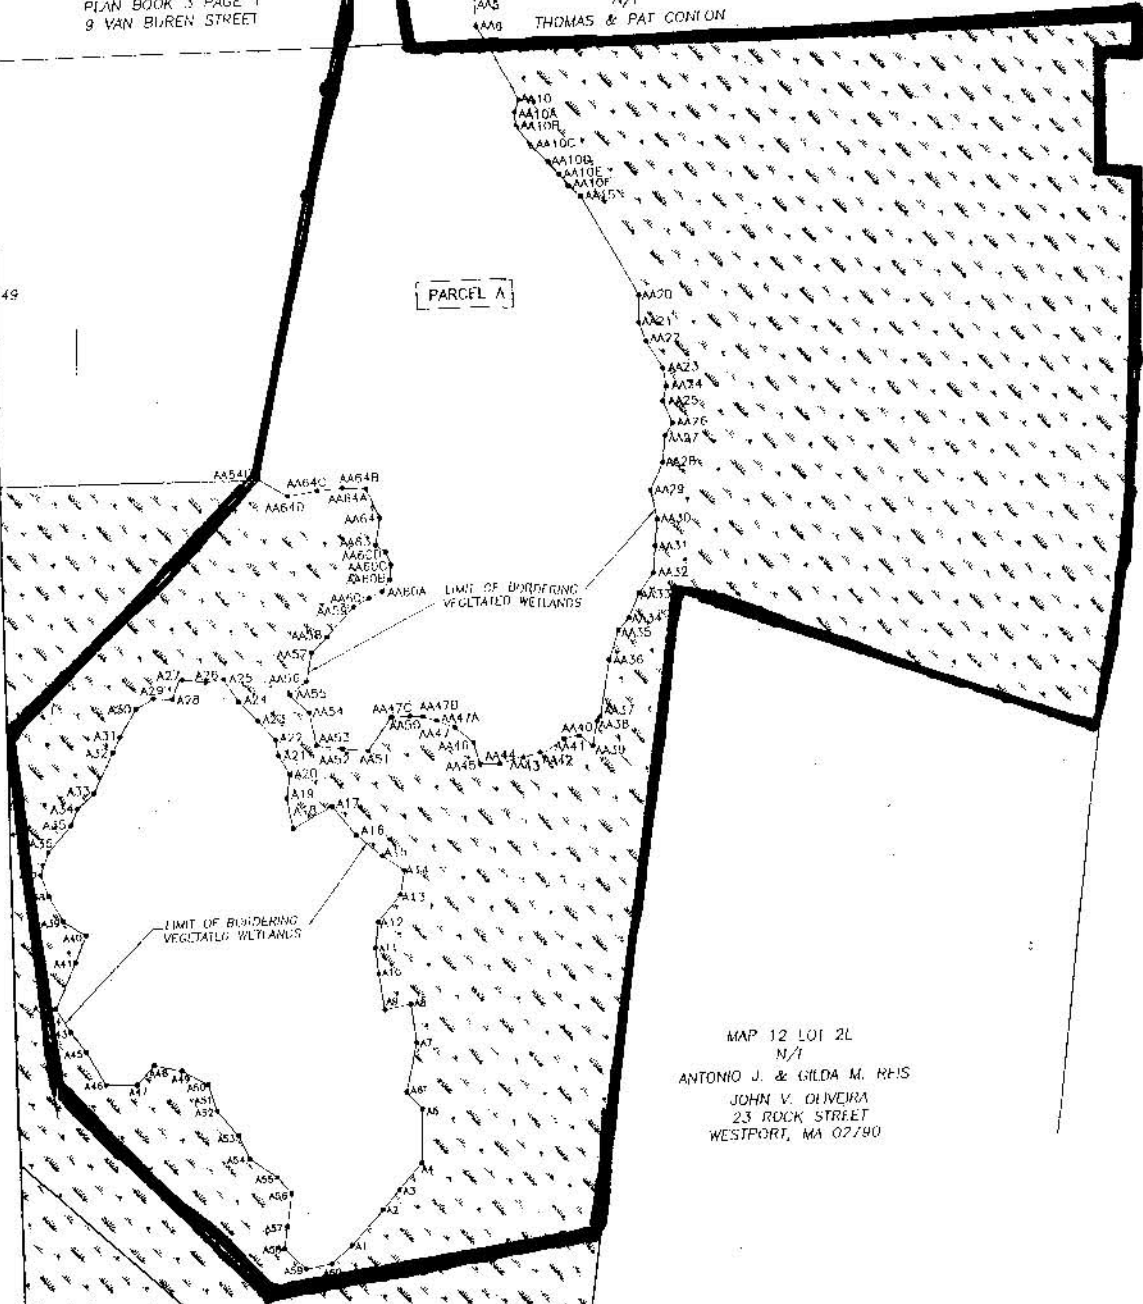

MAP 12 LOT 3
N/F
DAVID AND CHRISTINE
FIGUEROA

WESTVIEW

MAP 11 LOT
N/F
SHARON PIRFS
DEED BOOK 5994 PAGE 309
PLAN BOOK 3 PAGE 1
9 VAN BIUREN STREET

MAP 12 LOT 1A
N/F
COLLEEN DEMARDO

MAP 12 LOT 1B
N/F
THOMAS & PAT CONLON

MAP 12 LOT
N/F
DAVID R. AND BRI
MASSA
DEED BOOK 2867
PLAN BOOK 130
1 WESTVIEW D.

PARCEL A

49

MAP 12 LOT 2L
N/F
ANTONIO J. & GILDA M. REIS
JOHN V. OLIVEIRA
23 ROCK STREET
WESTPORT, MA 02780

MAP 12 LOT 3
N/F
JOHN A. SHERMAN
1058 STATE ROAD
WESTPORT, MA 02790

LOCUS LOT
MAP 12 LOT 3A

N. 25°31'03\"/>